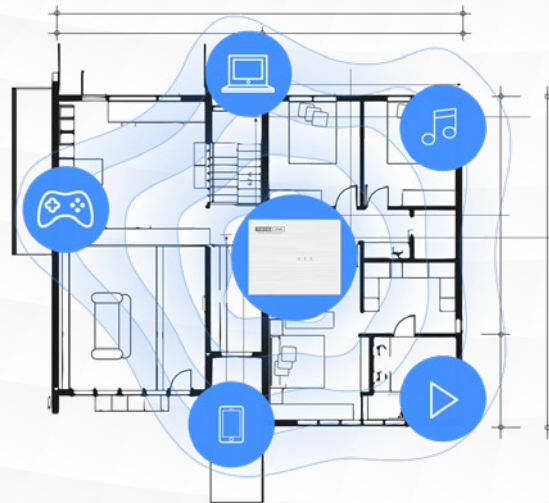

### Outstanding design and sophistication

Towards the modernity and appropriateness of the installation space, A830R is appropriately designed for seating on the table. Combined with overall white and striking gray patterns. A830R will be the right choice for every family.